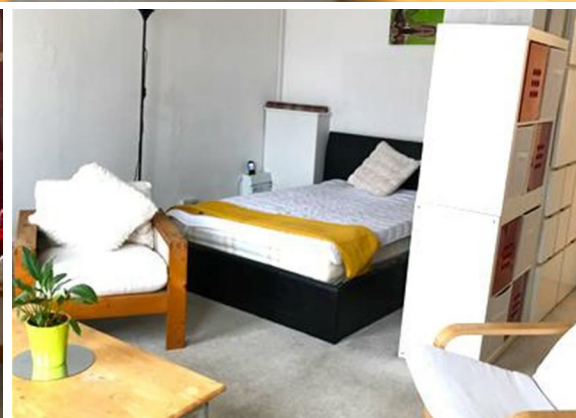

1 Bed
Studio
located in

£600 PCM

Tapton
ESTATES

DIRECTIONS

CONTACT

8-10 Broomhall Road
Sheffield
S10 2DR

E: info@taptonestates.co.uk
T: 0114 268 3325
www.taptonestates.co.uk